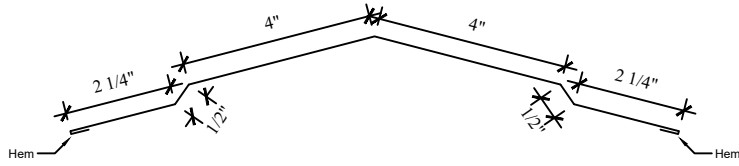

End Wall Flashing

Porch Beam Trim

1B Ridge Cap

3" Downspout

1500 Universal Ridge Cap

4" Downspout

1410 Universal Ridge Cap

Decorative Post Trim