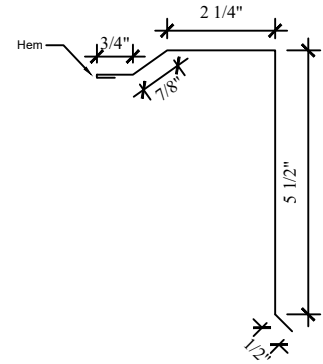

Rake and Gable