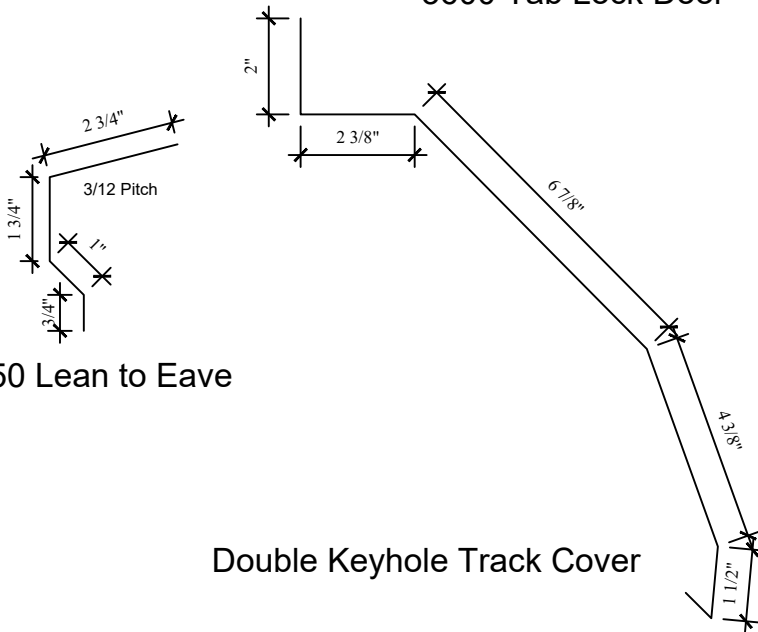

6A 1 1/2 X 4 1/4  
Bird Block

RC8 Soffit Trim  
Double J or F/J

1 1/2 X 1 1/2 X 1 1/2  
End Overhang

3700 Cannonball Track Cover

3800 Door Track Cover

Door Post Trim

3900 National Track Cover

3600 Tab Lock Door

20RT Door Top

3350 Lean to Eave

Double Keyhole Track Cover

20RS Door Side

W Form Valley

4000 Door Jamb

RC5 Track Filler

RC7 Door Top Trim