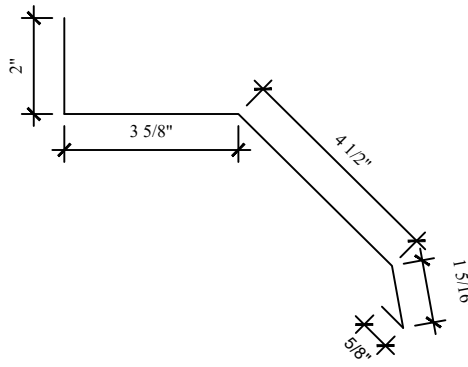

6A 1 1/2 X 4 1/4  
Bird Block

RC8 Soffit Trim  
Double J or F/J

1 1/2 X 1 1/2 X 1 1/2  
End Overhang

3700 Cannonball Track Cover

3800 Door Track Cover

Door Post Trim

3900 National Track Cover

3600 Tab Lock Door