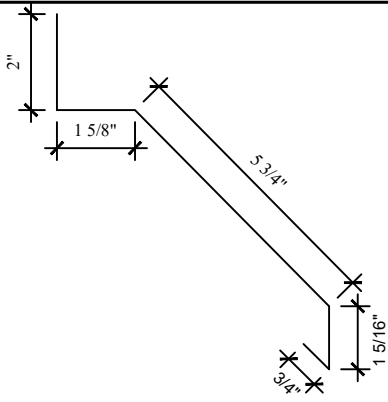

Drip Cap

33 Base Trim

Gutter Apron

#31 Eave Trim

3300 Fascia Trim

3100 Wainscot Trim

6C 1 1/2 X 2  
Side Overhang

Insulation Trim

6A 1 1/2 X 4 1/4  
Bird Block

RC8 Soffit Trim  
Double J or F/J

1 1/2 X 1 1/2 X 1 1/2  
End Overhang

3700 Cannonball Track Cover

3800 Door Track Cover

Door Post Trim

3900 National Track Cover

3600 Tab Lock Door

20RT Door Top

3350 Lean to Eave

Double Keyhole Track Cover

20RS Door Side

W Form Valley

4000 Door Jamb

RC5 Track Filler

RC7 Door Top Trim