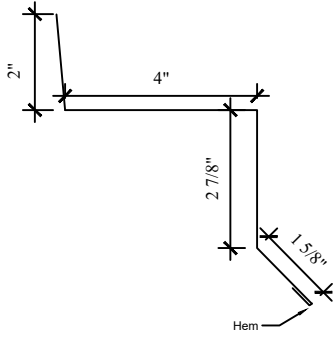

RC5 Track Filler

RC6 Track Cover