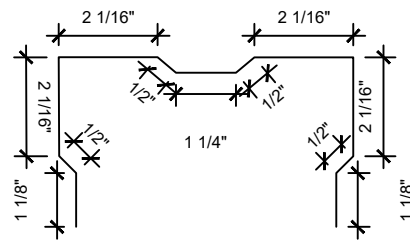

End Wall Flashing

Porch Beam Trim

1B Ridge Cap

3" Downspout

1500 Universal Ridge Cap

4" Downspout

1410 Universal Ridge Cap

Decorative Post Trim