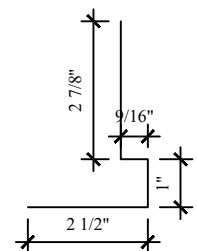

20RT Door Top

3350 Lean to Eave

Double Keyhole Track Cover

20RS Door Side

W Form Valley

4000 Door Jamb

RC5 Track Filler

RC7 Door Top Trim