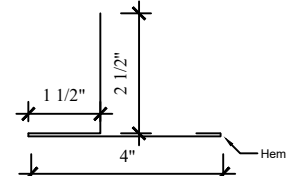

20RT Door Top

3350 Lean to Eave

Double Keyhole Track Cover

20RS Door Side

W Form Valley

4000 Door Jamb

RC5 Track Filler

RC7 Door Top Trim