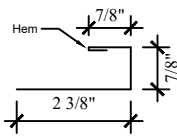

22 Corner Trim

2300 Inside Corner

Rake and Gable

2800 J-Trim

Double Angle

2900 L-Angle

Base Trim

3200 Rat Guard