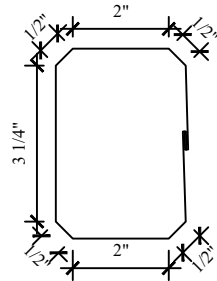

6A 1 1/2 X 4 1/4  
Bird Block

RC8 Soffit Trim  
Double J or F/J

1 1/2 X 1 1/2 X 1 1/2  
End Overhang

3700 Cannonball Track Cover

3800 Door Track Cover

Door Post Trim

3900 National Track Cover

3600 Tab Lock Door

End Wall Flashing

Porch Beam Trim

1B Ridge Cap

3" Downspout

1500 Universal Ridge Cap

4" Downspout

1410 Universal Ridge Cap

Decorative Post Trim