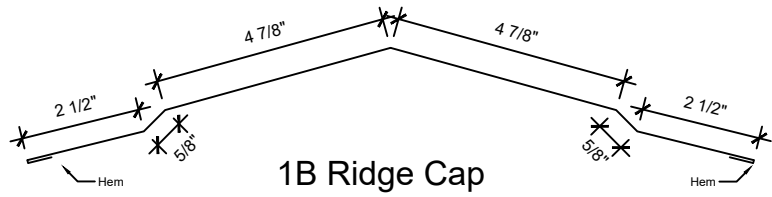

RC2 Base Trim

RC6 Track Cover

26R Sliding Door Side

26C Sliding Door Center

19R Sliding Door Facer

Side Wall Flashing

4600 Universal End Wall

Universal End Wall Flashing

End Wall Flashing

Porch Beam Trim

1B Ridge Cap

3" Downspout

1500 Universal Ridge Cap

4" Downspout

1410 Universal Ridge Cap

Decorative Post Trim