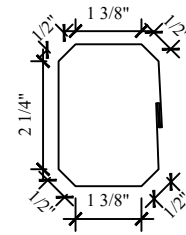

Porch Beam Trim

3" Downspout