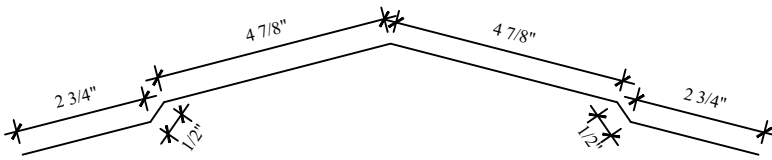

End Wall Flashing

Porch Beam Trim

1B Ridge Cap

3" Downspout

1500 Universal Ridge Cap

4" Downspout

1410 Universal Ridge Cap

Decorative Post Trim