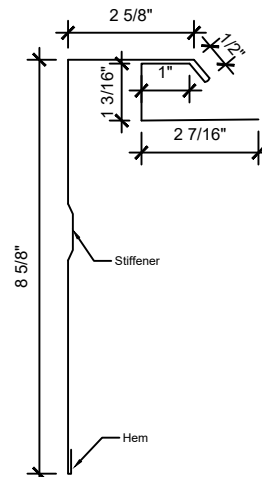

6A 1 1/2 X 4 1/4  
Bird Block

RC8 Soffit Trim  
Double J or F/J

1 1/2 X 1 1/2 X 1 1/2  
End Overhang

3700 Cannonball Track Cover

3800 Door Track Cover

Door Post Trim

3900 National Track Cover

3600 Tab Lock Door

20RT Door Top

3350 Lean to Eave

Double Keyhole Track Cover

20RS Door Side

W Form Valley

4000 Door Jamb

RC5 Track Filler

RC7 Door Top Trim