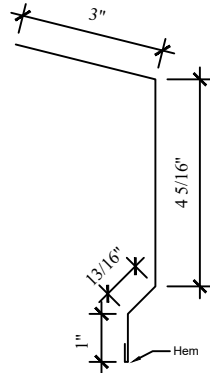

Drip Cap

33 Base Trim

Gutter Apron

#31 Eave Trim

3300 Fascia Trim

3100 Wainscot Trim

6C 1 1/2 X 2  
Side Overhang

Insulation Trim

6A 1 1/2 X 4 1/4  
Bird Block

RC8 Soffit Trim  
Double J or F/J

1 1/2 X 1 1/2 X 1 1/2  
End Overhang

3700 Cannonball Track Cover

3800 Door Track Cover

Door Post Trim

3900 National Track Cover

3600 Tab Lock Door

20RT Door Top

3350 Lean to Eave

Double Keyhole Track Cover

20RS Door Side

W Form Valley

4000 Door Jamb

RC5 Track Filler

RC7 Door Top Trim