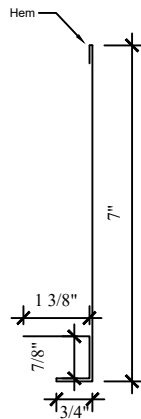

Drip Cap

33 Base Trim

Gutter Apron

#31 Eave Trim

3300 Fascia Trim

3100 Wainscot Trim

6C 1 1/2 X 2  
Side Overhang

Insulation Trim

6A 1 1/2 X 4 1/4  
Bird Block

RC8 Soffit Trim  
Double J or F/J

1 1/2 X 1 1/2 X 1 1/2  
End Overhang

3700 Cannonball Track Cover

3800 Door Track Cover

Door Post Trim

3900 National Track Cover

3600 Tab Lock Door

20RT Door Top

3350 Lean to Eave

Double Keyhole Track Cover

20RS Door Side

W Form Valley

4000 Door Jamb

RC5 Track Filler

RC7 Door Top Trim