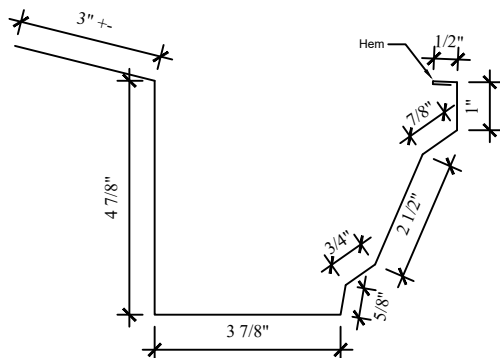

5" K-Gutter with Flange

6" K-Gutter with Flange