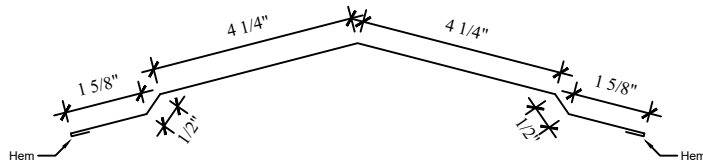

End Wall Flashing

Porch Beam Trim

1B Ridge Cap

3" Downspout

1500 Universal Ridge Cap

4" Downspout

1410 Universal Ridge Cap

Decorative Post Trim