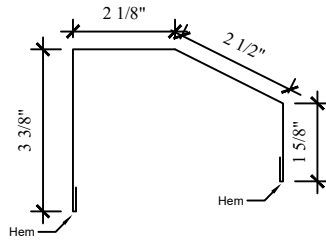

20RT Door Top

3350 Lean to Eave

Double Keyhole Track Cover

20RS Door Side

W Form Valley

4000 Door Jamb

RC5 Track Filler

RC7 Door Top Trim