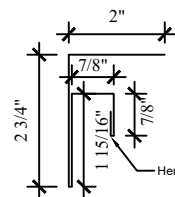

Drip Cap

33 Base Trim

Gutter Apron

#31 Eave Trim

3300 Fascia Trim

3100 Wainscot Trim

6C 1 1/2 X 2  
Side Overhang

Insulation Trim

6A 1 1/2 X 4 1/4  
Bird Block

RC8 Soffit Trim  
Double J or F/J

1 1/2 X 1 1/2 X 1 1/2  
End Overhang

3700 Cannonball Track Cover

3800 Door Track Cover

Door Post Trim

3900 National Track Cover

3600 Tab Lock Door