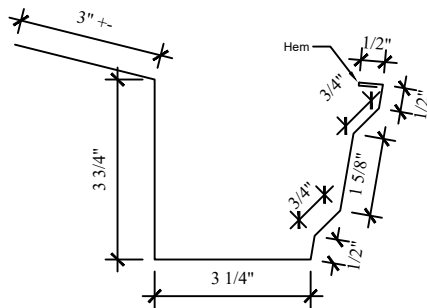

14" Universal Ridge Cap

5" K-Gutter with Flange