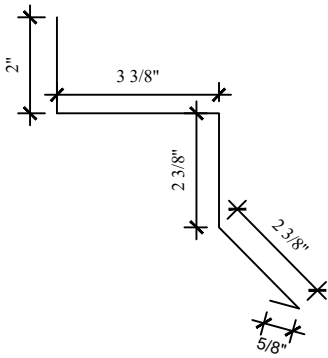

6A 1 1/2 X 4 1/4  
Bird Block

RC8 Soffit Trim  
Double J or F/J

1 1/2 X 1 1/2 X 1 1/2  
End Overhang

3700 Cannonball Track Cover

3800 Door Track Cover

Door Post Trim

3900 National Track Cover

3600 Tab Lock Door

20RT Door Top

3350 Lean to Eave

Double Keyhole Track Cover

20RS Door Side

W Form Valley

4000 Door Jamb

RC5 Track Filler

RC7 Door Top Trim