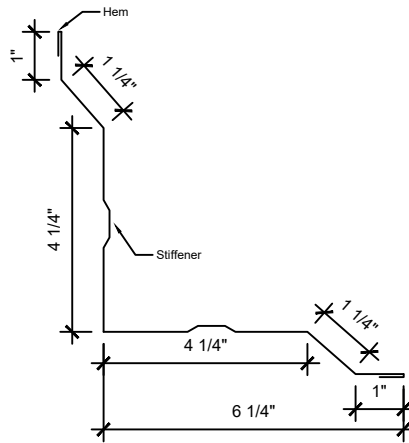

22 Corner Trim

2300 Inside Corner

Rake and Gable

2800 J-Trim

Double Angle

2900 L-Angle

Base Trim

3200 Rat Guard

Drip Cap

33 Base Trim

Gutter Apron

#31 Eave Trim

3300 Fascia Trim

3100 Wainscot Trim

6C 1 1/2 X 2  
Side Overhang

Insulation Trim

6A 1 1/2 X 4 1/4  
Bird Block

RC8 Soffit Trim  
Double J or F/J

1 1/2 X 1 1/2 X 1 1/2  
End Overhang

3700 Cannonball Track Cover

3800 Door Track Cover

Door Post Trim

3900 National Track Cover

3600 Tab Lock Door

20RT Door Top

3350 Lean to Eave

Double Keyhole Track Cover

20RS Door Side

W Form Valley

4000 Door Jamb

RC5 Track Filler

RC7 Door Top Trim