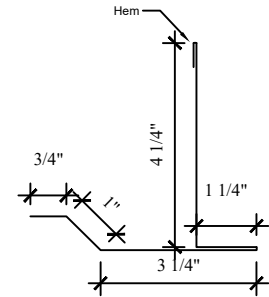

26C Sliding Door Center