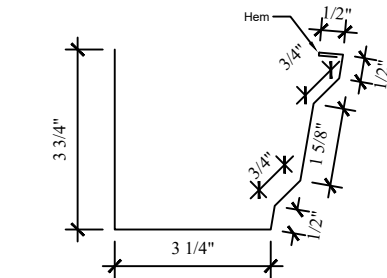

Decorative Post Trim

5" K-Gutter No Flange