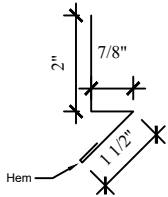

3200 Rat Guard