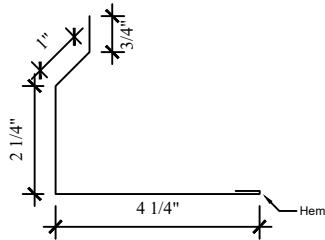

26R Sliding Door Side