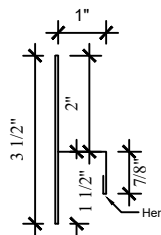

Drip Cap

33 Base Trim

Gutter Apron

#31 Eave Trim

3300 Fascia Trim

3100 Wainscot Trim

6C 1 1/2 X 2  
Side Overhang

Insulation Trim

6A 1 1/2 X 4 1/4  
Bird Block

RC8 Soffit Trim  
Double J or F/J

1 1/2 X 1 1/2 X 1 1/2  
End Overhang

3700 Cannonball Track Cover

3800 Door Track Cover

Door Post Trim

3900 National Track Cover

3600 Tab Lock Door

20RT Door Top

3350 Lean to Eave

Double Keyhole Track Cover

20RS Door Side

W Form Valley

4000 Door Jamb

RC5 Track Filler

RC7 Door Top Trim